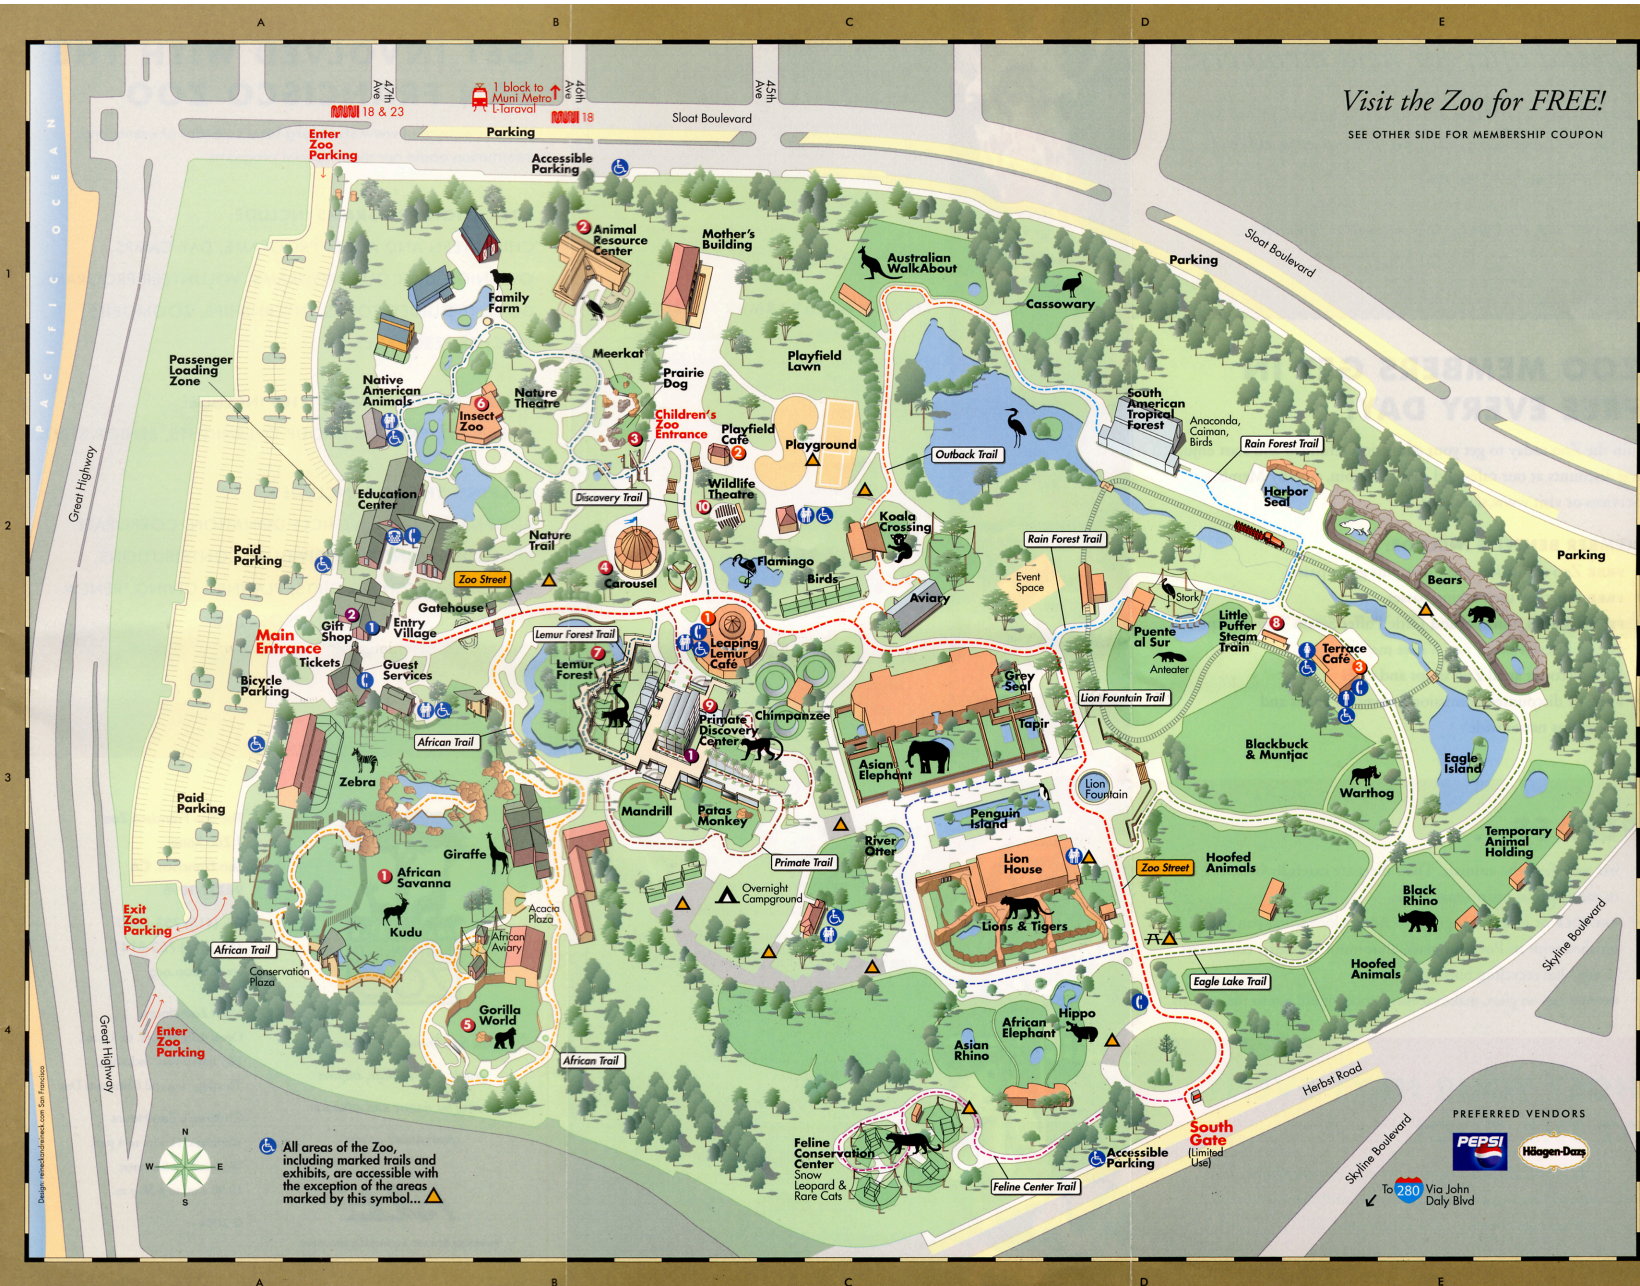

Visit the Zoo for FREE!
SEE OTHER SIDE FOR MEMBERSHIP COUPON

- GUEST SERVICES**
- 1 Friend and Taube Family Entry Village
 - Information
 - Lost Children
 - Lost & Found
 - Member Services
 - Rentals, Strollers & Wheelchairs
 - Visitor Services
 - 2 Restroom
 - 3 Telephone
 - 4 TTY Telephone
- CAFÉS**
- 1 Leaping Lemur Café
 - 2 Pizza, Pasta, Burgers, Vegetarian
 - 3 Playground Café (seasonal)
 - 4 Hot Dogs, Snacks, Ice Cream
 - 5 Terrace Café
 - 6 Burgers, Fries, Ice Cream
- SHOPS**
- 1 Monkey Business
 - 2 Wildlife Connection
 - ATM, Espresso Cart
- ATTRACTIONS**
- 1 African Savanna
 - 2 Animal Resource Center
 - 3 Children's Zoo
 - 4 Dentzel Carousel
 - 5 Gorilla World
 - 6 Insect Zoo
 - 7 Lemur Forest
 - 8 Little Puffer Steam Train
 - 9 Primate Center
 - 10 Wildlife Theatre
- TRAIL HIGHLIGHTS**
- Zoo Street Entry Village A2
 - Lemur Forest Trail Lemurs B3
 - Africa Trail Giraffe, Kudu, Oryx, Ostrich A3
 - Gorillas B4
 - Primate Trail Monkeys C3
 - Chimpanzees C3
 - Discovery Trail Children's Zoo B2
 - Outback Trail Koalas C2
 - Kangaroos C1
 - Rain Forest Trail Anaconda, Anteaters D2
 - D3
 - Lion Fountain Trail Elephants C3 & D4
 - Penguins D3
 - Lions and Tigers D3
 - Eagle Lake Trail Rhinos C4 & E4
 - Bears E2
 - Warthogs E3
 - Feline Center Trail Snow Leopards C4
 - Ocelots C4
 - Fishing Cats C4

TAKE PUBLIC TRANSPORTATION TO THE ZOO!

MUNI L - Taraval B1

MUNI 18 - 46th Avenue B1

MUNI 23 - Monterey B1

All areas of the Zoo, including marked trails and exhibits, are accessible with the exception of the areas marked by this symbol...